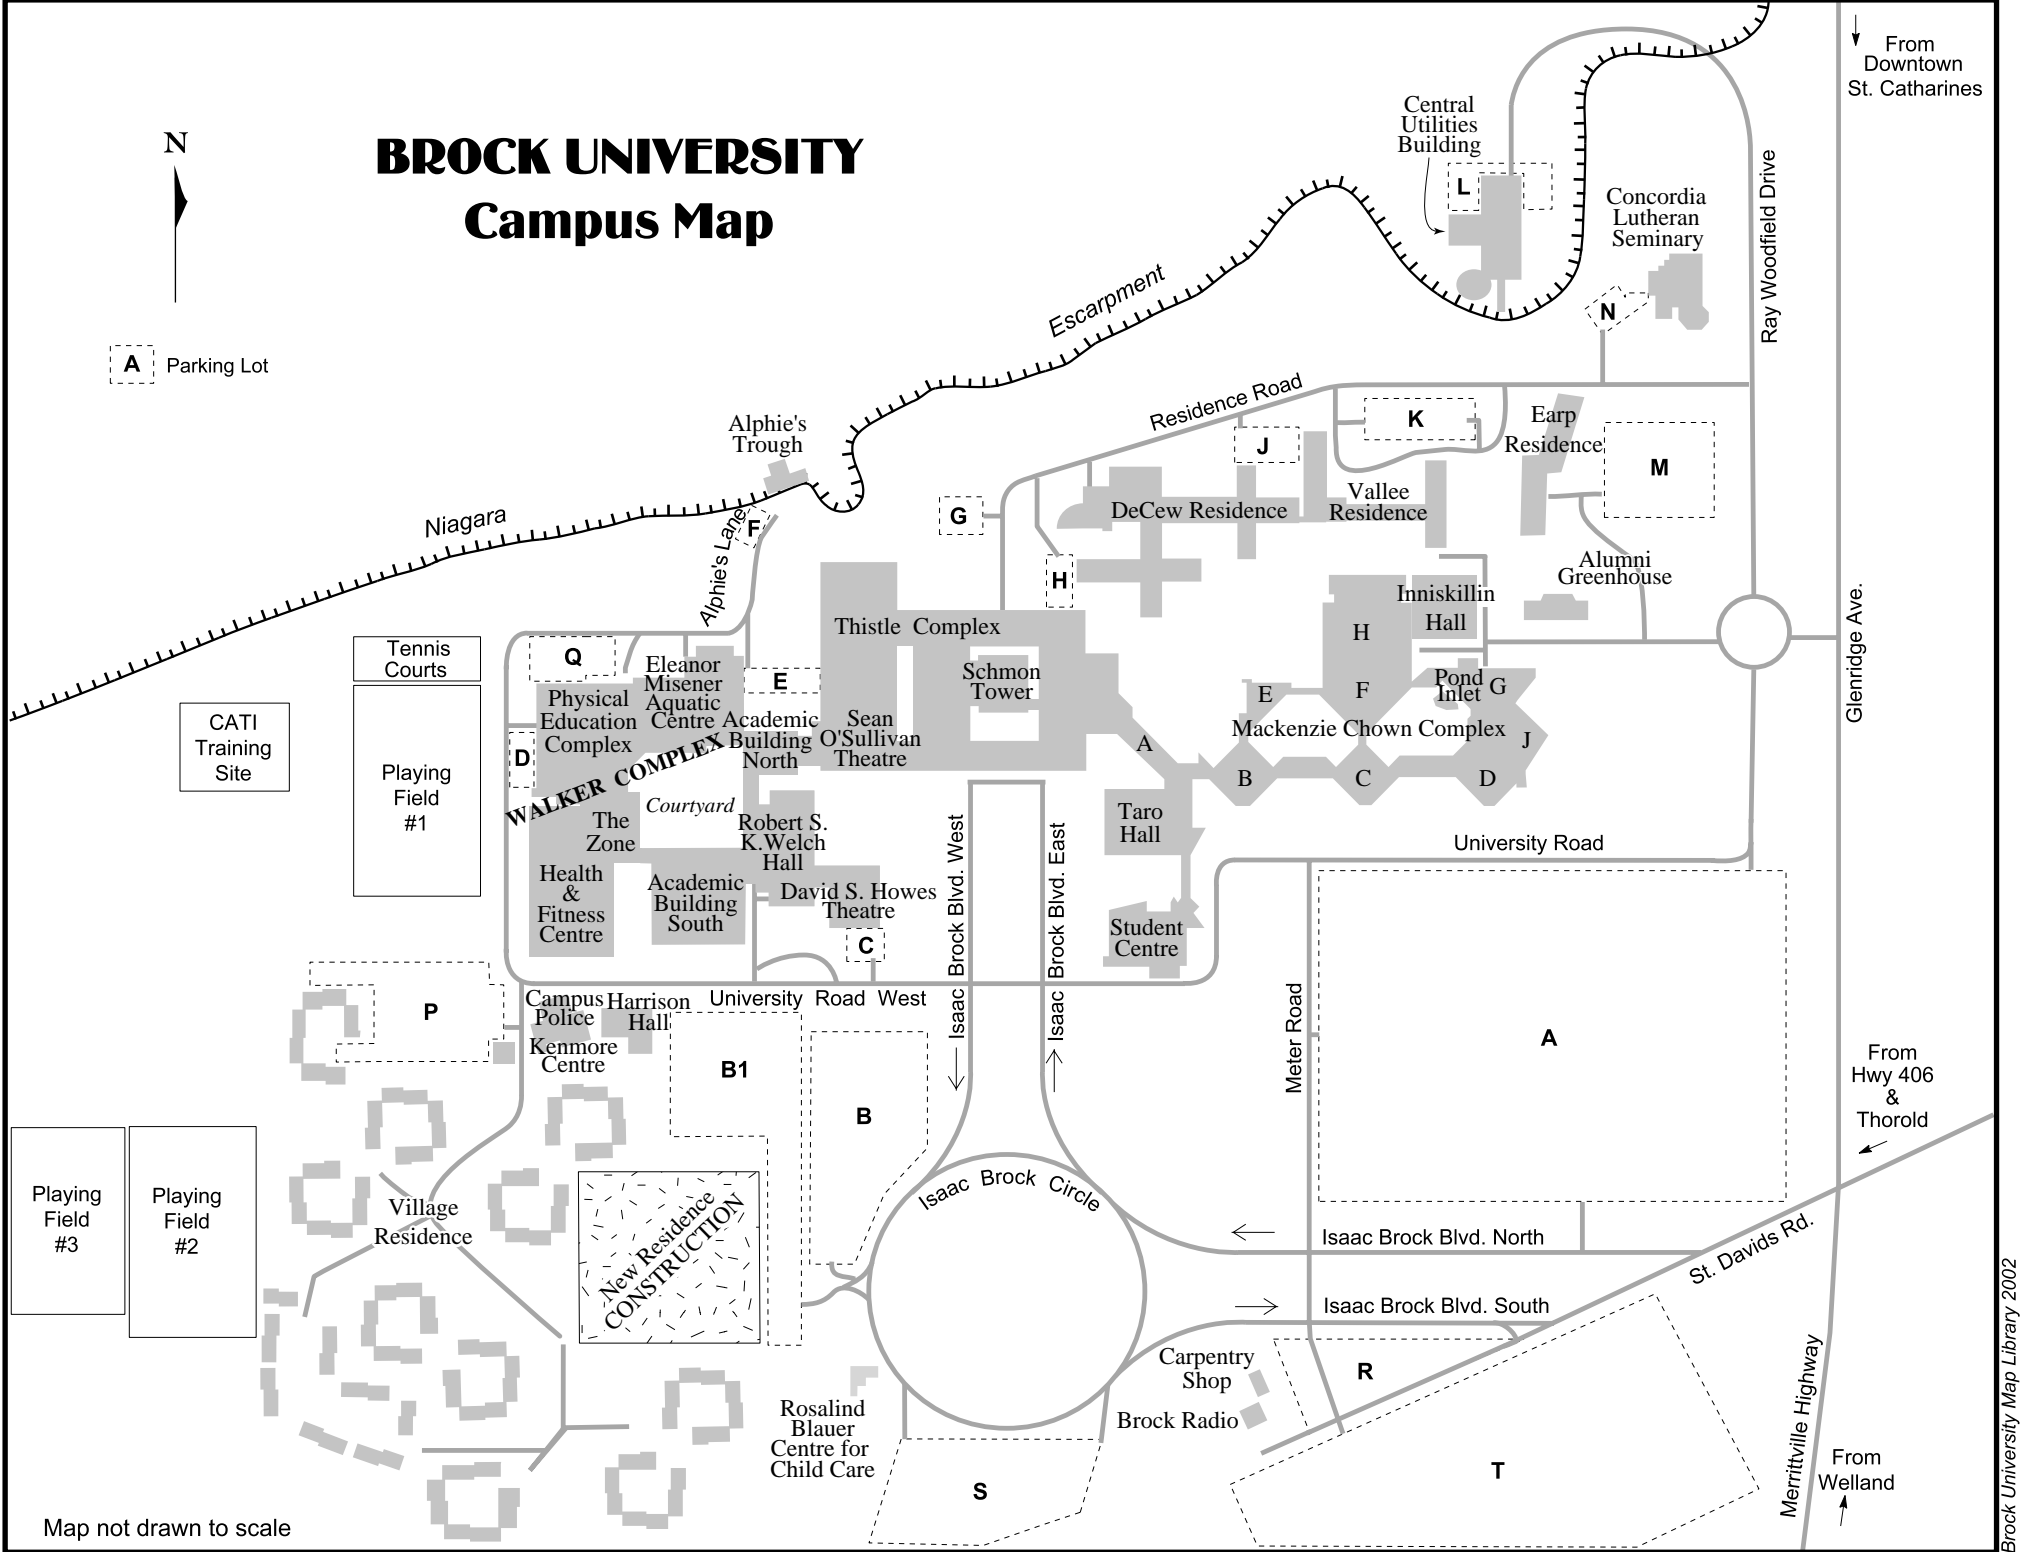

BROCK UNIVERSITY

Campus Map

A Parking Lot

Map not drawn to scale

From Downtown St. Catharines

From Hwy 406 & Thorold

From Welland